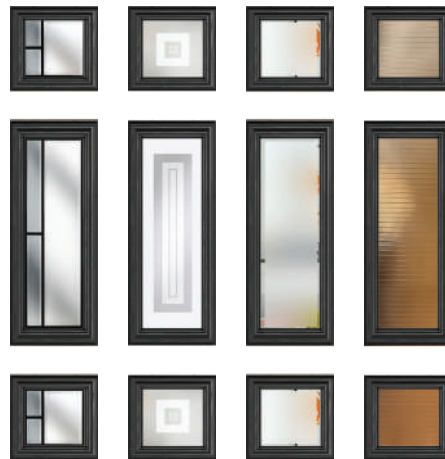

4 Decorative Glass Options

Aurora   Greenwich   Kensington   Masterline

This door is available with or without grooves