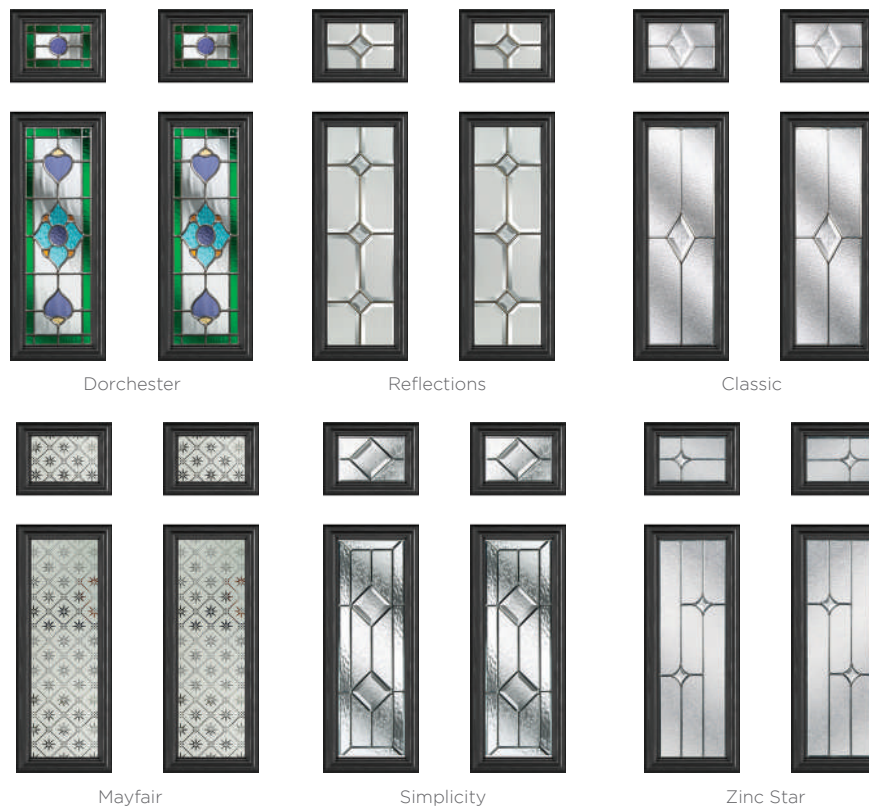

Zinc Star

Classic

Mayfair

Majestic Masterpiece

The Middleton door complements authentic Edwardian and Georgian architecture with the option to include glazing in the top panels.

9 Decorative Glass Options

Middleton 2
Colour - Chartwell Green
Glass - Greenwich

Classical Elegance

Following in the Middleton theme, this door gives the option of letting in more light with the inclusion of 4 glazing panels.

6 Decorative Glass Options

Middleton
Colour - Black
Glass - Dorchester