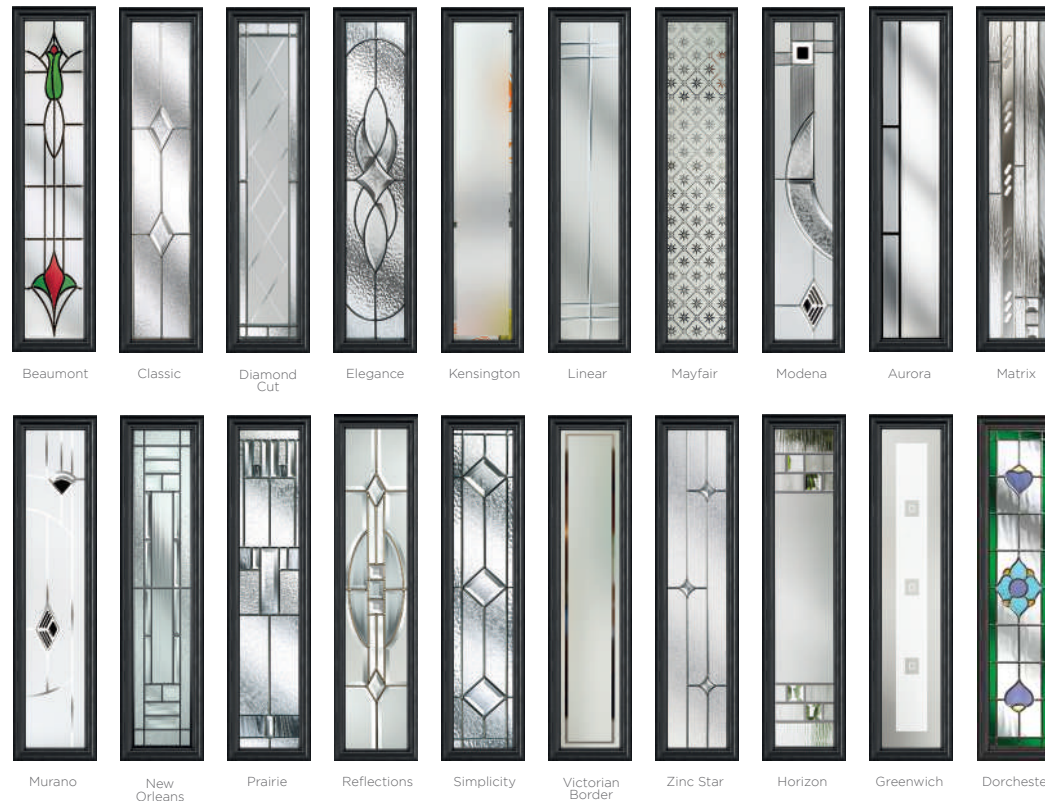

A Timeless Classic

It's the most popular door style in the UK for a reason - because it works with just about every house type.

Whitmore Glazed
Colour - Black
Glass - Mayfair

19 Decorative Glass Options

An Elegant Twist