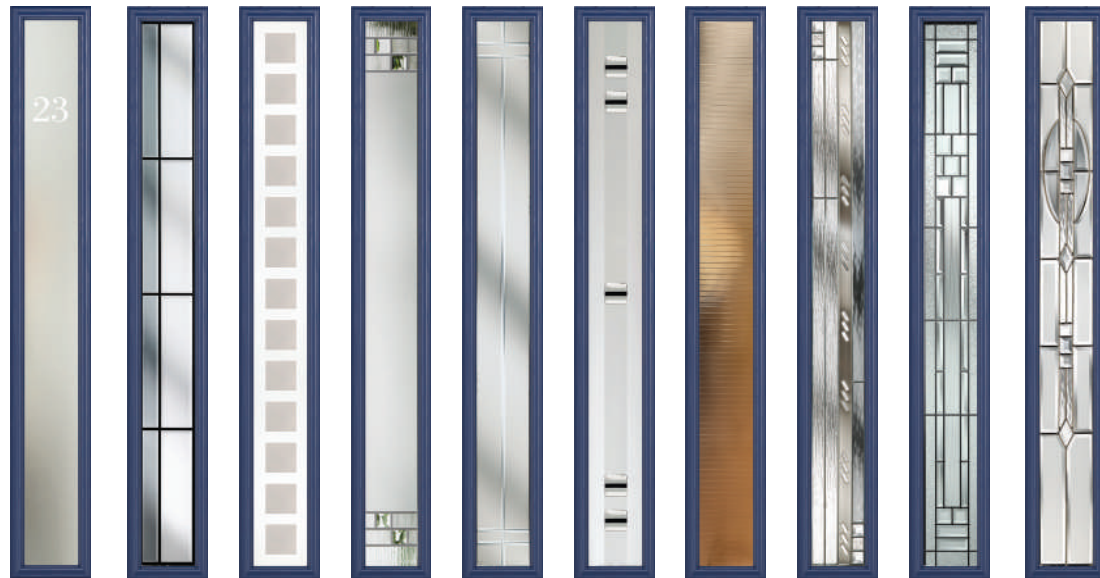

Sutherland
An offset glazed variation of the Rutland door.

10 Decorative Glass Options

Numbers additional designs available   Aurora   Etched Square   Horizon   Linear   Linosa   Masterline   Matrix   New Orleans   Reflections