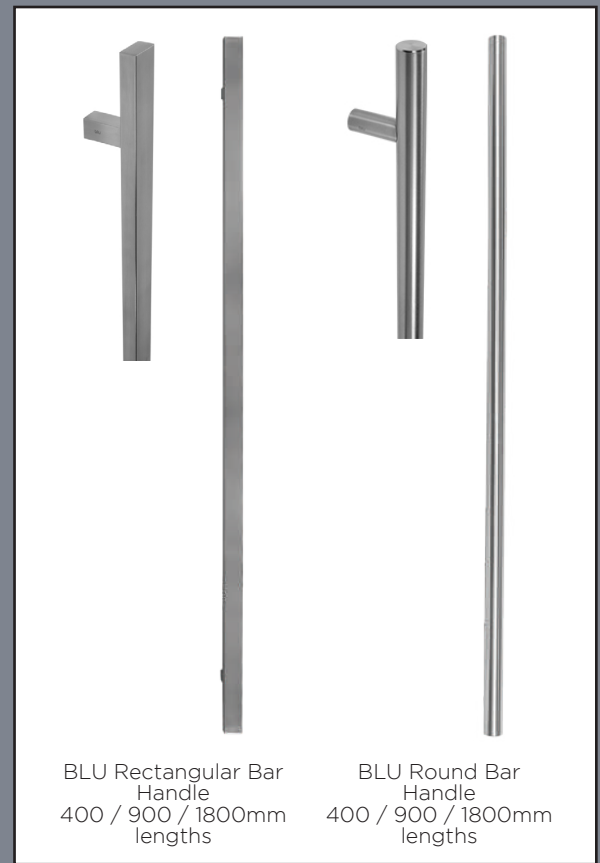

316 Stainless Steel

BLU Handle on Rose

BLU Handle on Backplate

BLU Letterplate

BLU Rectangular Bar Handle
400 / 900 / 1800mm lengths

BLU Round Bar Handle
400 / 900 / 1800mm lengths

BLU Door Knocker

BLU Bullring