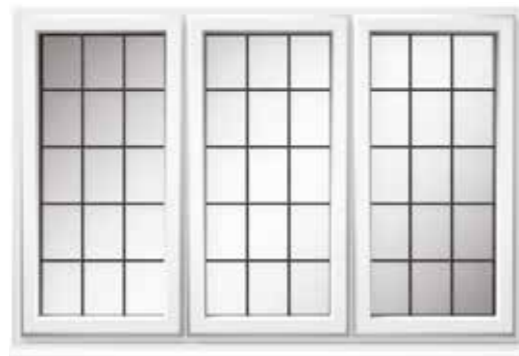

Square Leaded