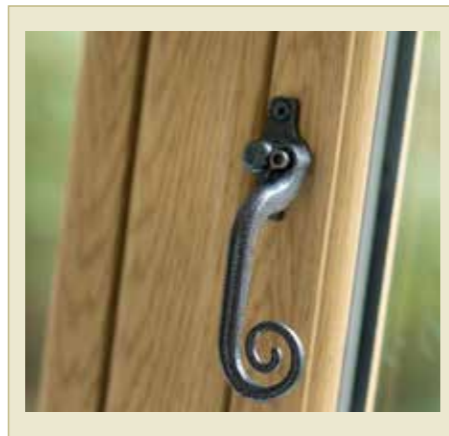

FLUSH SASH WINDOW

Designed to replicate the appearance of timber, Flush Sash windows are distinguished by sashes that close into the frame and finish flush with the face of the window. Flush Sash windows typically have frames that appear the same width, known as 'equal sightlines' this look is achieved using dummy sashes, something that undoubtedly improves the overall appearance of your property.

S