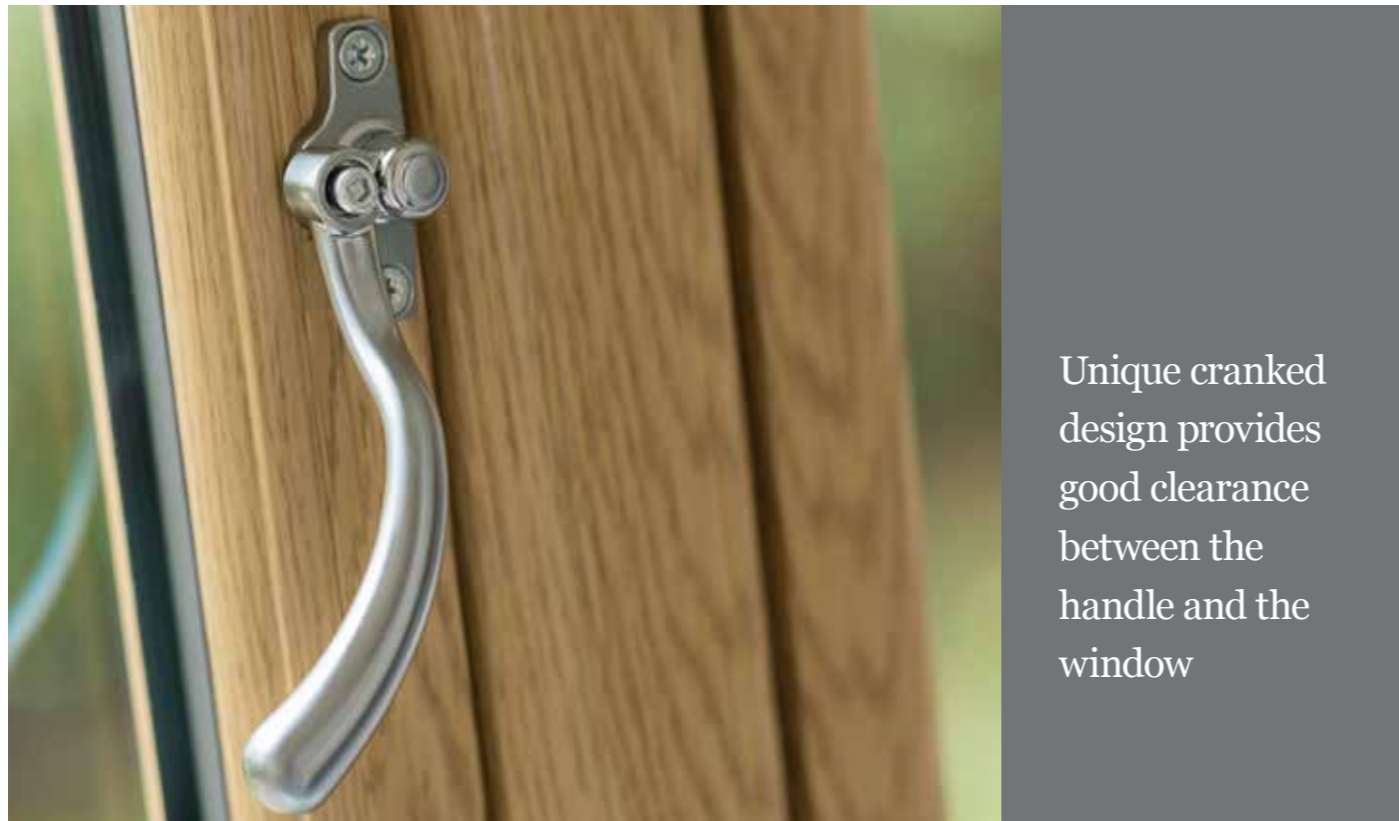

Unique cranked design provides good clearance between the handle and the window

Teardrop Handle

A unique, traditionally designed teardrop handle that fits perfectly with the Heritage window collection. The Teardrop handle grip has been ergonomically designed to fit perfectly in the palm of your hand. Due to its twist on the classic handle shape it is suitable for all our Heritage styles, most rooms and most interior schemes, you just need to choose the best colour option for you. As well as Antique Black, this hardware boasts Fab & Fix's unique and patented Hardex finish in chrome, graphite and gold.