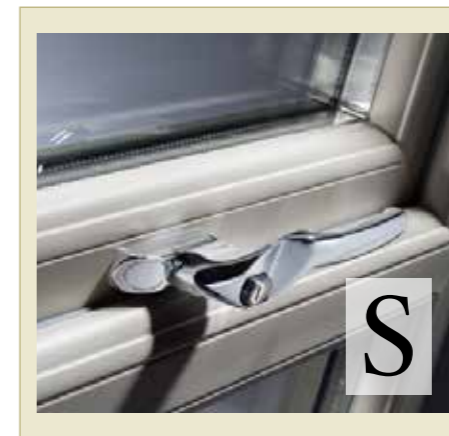

SCULPTURED & CHAMFERED SASH WINDOW

Sculptured and Chamfered Sash windows feature outward opening sashes which stand proud of the face of the window frame and are the more typical style used in homes you see today. For that period property look, both Sculptured and Chamfered Sash windows can also feature a dummy sash. This simple but effective upgrade to achieve 'equal sightlines' can really enhance the beauty of your home. See Page 42.