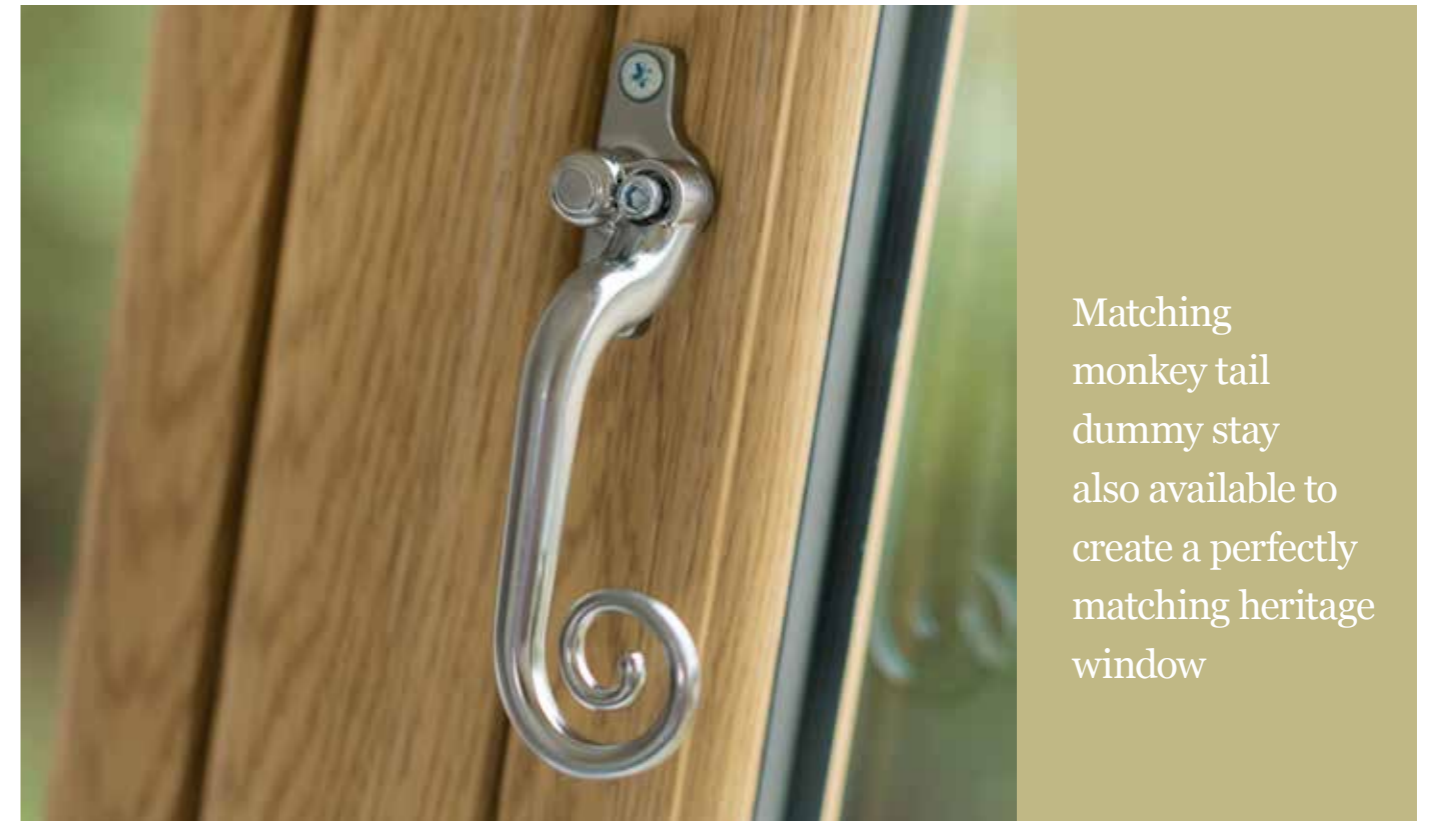

A wooden door with a decorative metal handle is shown in the foreground. The handle is a dark, ornate metal piece with a scroll design. The door is set against a background of a house with a grey roof and light-colored walls. The house has several windows and a chimney. The scene is captured from a slightly low angle, looking out from the door.

# ACCESSORIES

Unique cranked design provides good clearance between the handle and the window

## Teardrop Handle

A unique, traditionally designed teardrop handle that fits perfectly with the Heritage window collection. The Teardrop handle grip has been ergonomically designed to fit perfectly in the palm of your hand. Due to its twist on the classic handle shape it is suitable for all our Heritage styles, most rooms and most interior schemes, you just need to choose the best colour option for you. As well as Antique Black, this hardware boasts Fab & Fix's unique and patented Hardex finish in chrome, graphite and gold.

## Traditional Peg Stays

Matching traditional peg stays are available to create a perfectly matching Heritage window. Available in Antique Black, Hardex Chrome, Hardex Graphite and Hardex Gold.

\* Only dummy peg stays can be fitted with the Flush Sash option